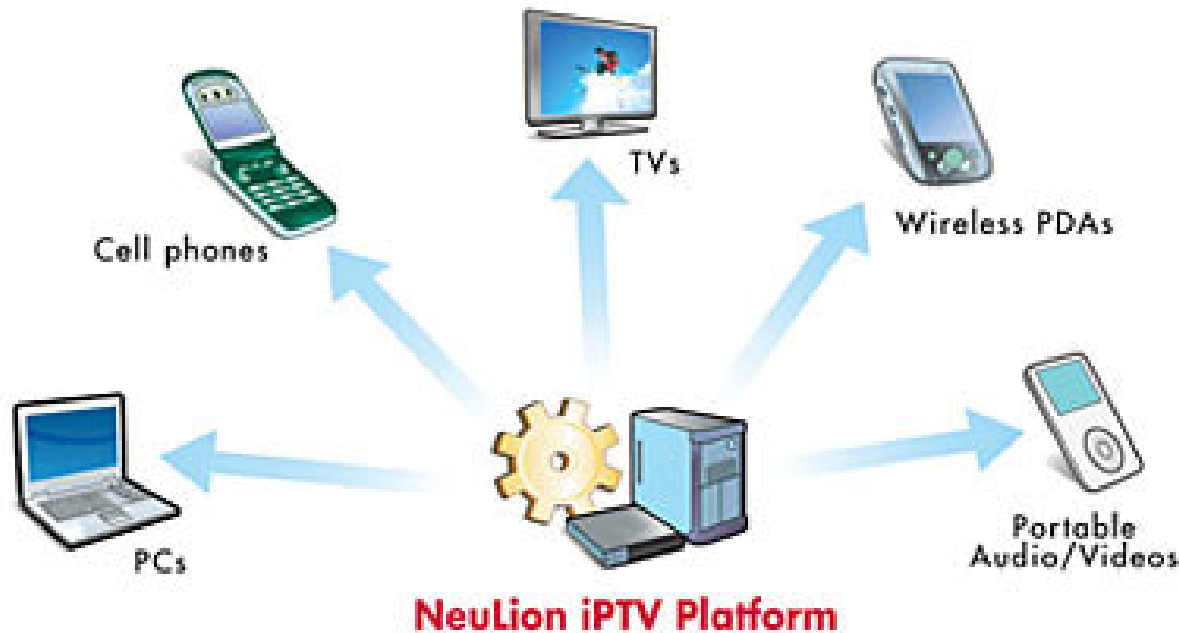

Consumer Freedom of Choice

NEULION CONSUMER DEVICES SUPPORT

NeuLion IPTV Platform

One World, One Platform.